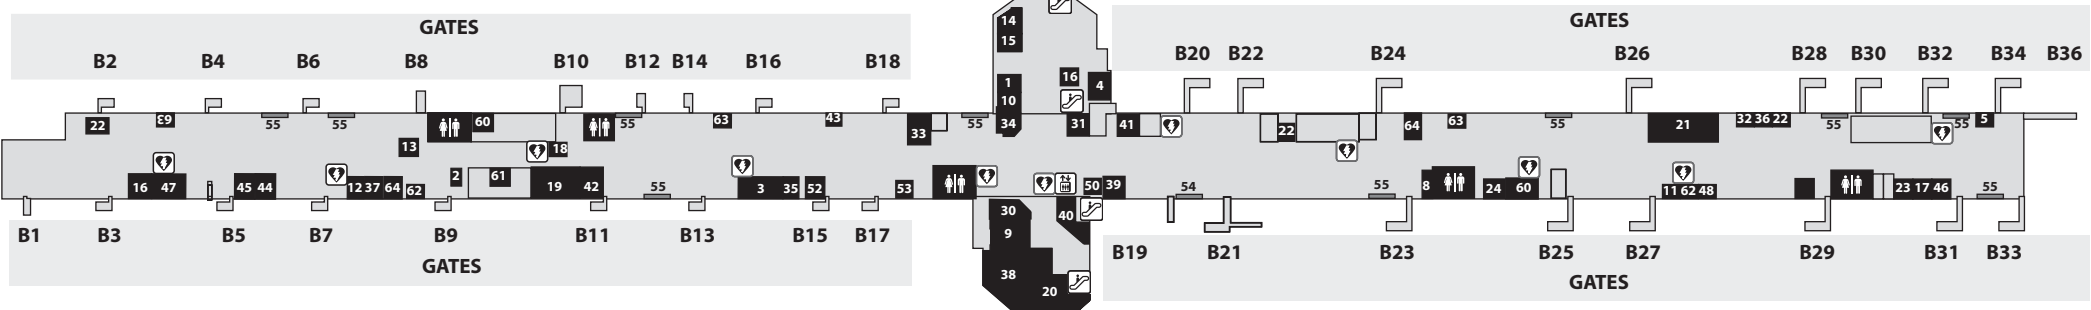

Concourse B Directory

Escalator/Elevator
Train
Concourses A,T and
Terminal / Baggage Claim

Escalator/Elevator
Train
Concourses C,D,E

Food & Beverages

- 1 Au Bon Pain
- 2 Ben & Jerry's Ice Cream
- 3 Charley's Steakery
- 4 Checkers
- 5 Chili's To Go
- 8 Freshen's
- 9 Marche Bistro Cafe and Bar
- 10 Mandarin Express
- 11 Nathan's Hot Dogs
- 12 Nestlé's Cookies
- 13 Wall Street Deli Quick Fares
- 14 Popeye's Chicken
- 15 Sbarro
- 16 Seattle's Best Coffee
- 17 Starbucks Coffee
- 18 Proof of the Pudding
- 19 Sweet Water Draft House and Grill
- 20 TGI Friday's
- 21 The Sports Scene
- 22 Vending Machines
- 23 Wolfgang Puck Gourmet Express
- 24 Muffulettas Sandwiches and Salads

Services

- 50 ATM
- 52 Regus Express / Neat Receipts
- 53 Shoeshine
- 54 Telephones, TTY, Volume Control Telephones
- 55 Telephones, Volume Control Telephone

Airport Facilities

- 60 Delta Air Lines Crown Room Club
- 61 Delta Air Lines Ticket Service Center
- 62 Delta Self Service Center
- 63 Delta Recharge Station
- 64 Smoking Lounge

Symbols Legend

- ATM (Cash Machine)
- Automated Emergency Defibrillator (AED)
- Dedicated Seating
- Elevator
- Escalator
- Food and Beverage
- Restrooms
- Retail
- Shoeshine
- Smoking Lounges
- Telephones
- TTY
- U.S. Post Office Drop Box
- Vending Machines
- Volume Control Telephones