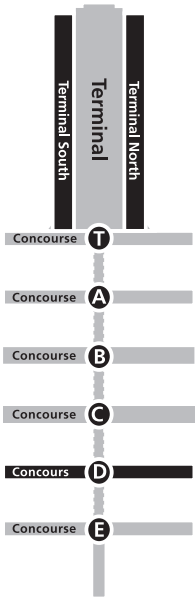

Concourse D Directory

Food & Beverages

- 1 Blimpie Express
- 2 Burger King / Cinnabon
- 3 Chili's Bar and Bites
- 4 Chili's To Go
- 5 Freshen's Smoothies
- 6 Nathan's Hot Dogs
- 7 Phillips Seafood
- 8 Sbarro
- 9 Sojourner's Lounge
- 10 Starbucks Coffee
- 11 Juke Joint
- 12 Smoothie King
- 14 Quizno's Subs
- 15 Wolfgang Puck Express
- 16 Vending Machines

Services

- 40 ATM
- 41 BTS (Business Traveler Services)
Fed Ex
- 42 Neat Receipts
- 43 Telephones, TTY, Volume Control Telephones
- 44 Telephones, Volume Control Telephone

Retail

- 21 Rosetta Stone
- 22 Buckhead Books
- 23 Diverse
- 25 Self Center Spa - Coming Soon
- 26 ATL Today
- 27 Mori Luggage
- 28 InMotion Entertainment
- 29 Midtown Magazine
- 30 Atlanta Daily World - Coming Soon

Airport Facilities

- 50 Continental Airlines President's Club

Symbols Legend

- ATM (Cash Machine)
- Automated Emergency Defibrillator (AED)
- Dedicated Seating
- Elevator
- Escalator
- Food and Beverage
- Restrooms
- Retail
- Shoeshine
- Smoking Lounges
- Telephones
- TTY
- U.S. Post Office Drop Box
- Vending Machines
- Volume Control Telephones