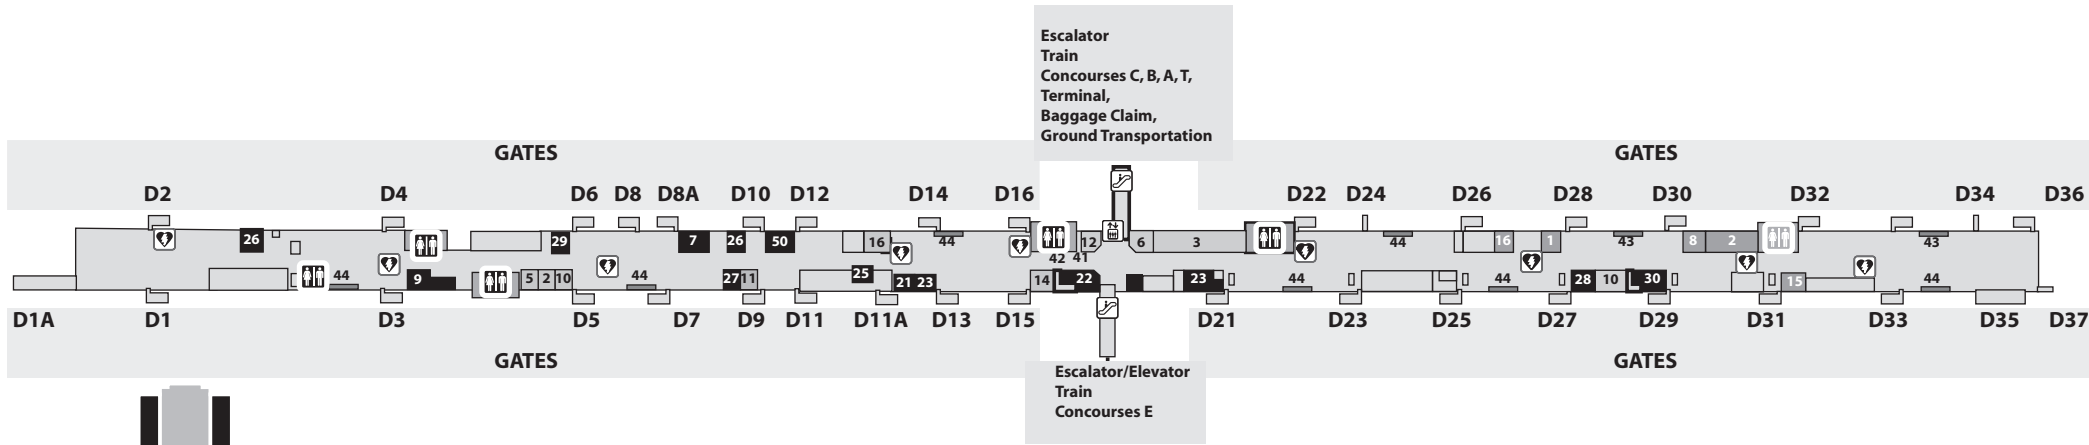

Concourse D Directory

Food & Beverages

- 1 Blimpie Express
- 2 Burger King / Cinnabon
- 3 Chili's Bar and Bites
- 4 Chili's To Go
- 5 Freshen's Smoothies
- 6 Nathan's Hot Dogs
- 7 Phillips Seafood
- 8 Sbarro
- 9 Sojourner's Lounge
- 10 Starbucks Coffee
- 11 Juke Joint
- 12 Smoothie King
- 14 Quizno's Subs
- 15 Wolfgang Puck Express
- 16 Vending Machines

Services

- 40 ATM
- 41 BTS (Business Traveler Services)
  Fed Ex
- 42 Neat Receipts
- 43 Telephones, TTY, Volume Control Telephones
- 44 Telephones, Volume Control Telephone

Retail

- 21 Rosetta Stone
- 22 Buckhead Books
- 23 Diverse
- 25 Self Center Spa - Coming Soon
- 26 ATL Today
- 27 Mori Luggage
- 28 InMotion Entertainment
- 29 Midtown Magazine
- 30 Atlanta Daily World - Coming Soon

Airport Facilities

- 50 Continental Airlines President's Club

Symbols Legend

- ATM (Cash Machine)
- Automated Emergency Defibrillator (AED)
- Dedicated Seating
- Elevator
- Escalator
- Food and Beverage
- Restrooms
- Retail
- Shoeshine
- Smoking Lounges
- Telephones
- TTY
- U.S. Post Office Drop Box
- Vending Machines
- Volume Control Telephones